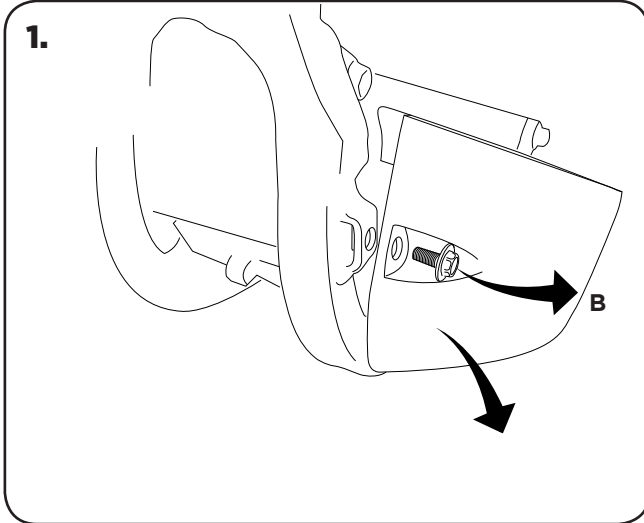

## WARNING!

Use at your own risk. Check the security of your device before you ride. Be sure that you follow the instructions installing the Acerbis products. Do not ride if there is missing or damaged hardware. If this is the case, take the item immediately back to your dealer. Make sure the throttle and other controls are free every time you ride. Lack of attention to instruction and warning could lead to interference with the controls, loss of control, and an accidents. Acerbis recommends that installation must be done by a licensed mechanic and that only Acerbis original parts are used during fitting. Acerbis makes no guarantees or representations, express or implied, regarding the fitness of its products for any particular purpose. Acerbis makes no guarantees or representations, express or implied, regarding the extent to which its product protect individuals or property from injury or death or damage.