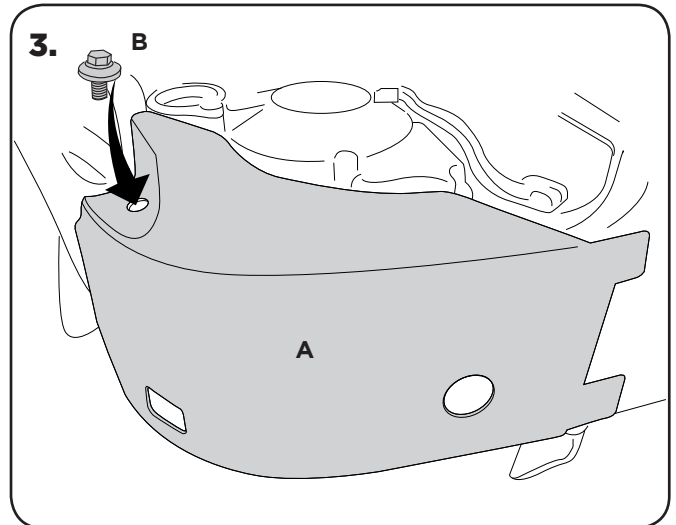

## WARNING!

Use at your own risk. Check the security of your device before you ride. Be sure that you follow the instructions installing the Acerbis products. Do not ride if there is missing or damaged hardware. If this is the case, take the item immediately back to your dealer. Make sure the throttle and other controls are free every time you ride. Lack of attention to instruction and warning could lead to interference with the controls, loss of control, and an accidents. Acerbis recommends that installation must be done by a licensed mechanic and that only Acerbis original parts are used during fitting. Acerbis makes no guarantees or representations, express or implied, regarding the fitness of its products for any particular purpose. Acerbis makes no guarantees or representations, express or implied, regarding the extent to which its product protect individuals or property from injury or death or damage.