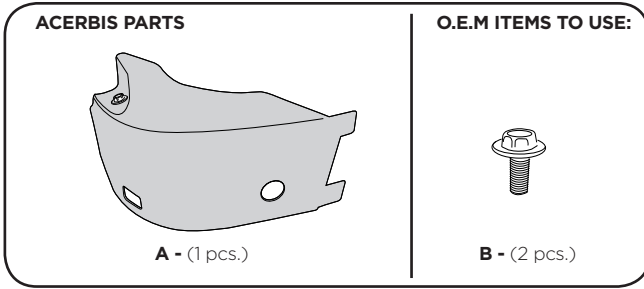

## WARNING!

Use at your own risk. Check the security of your device before you ride. Be sure that you follow the instructions installing the Acerbis products. Do not ride if there is missing or damaged hardware. If this is the case, take the item immediately back to your dealer. Make sure the throttle and other controls are free every time you ride. Lack of attention to instruction and warning could lead to interference with the controls, loss of control, and an accidents. Acerbis recommends that installation must be done by a licensed mechanic and that only Acerbis original parts are used during fitting. Acerbis makes no guarantees or representations, express or implied, regarding the fitness of its products for any particular purpose. Acerbis makes no guarantees or representations, express or implied, regarding the extent to which its product protect individuals or property from injury or death or damage.