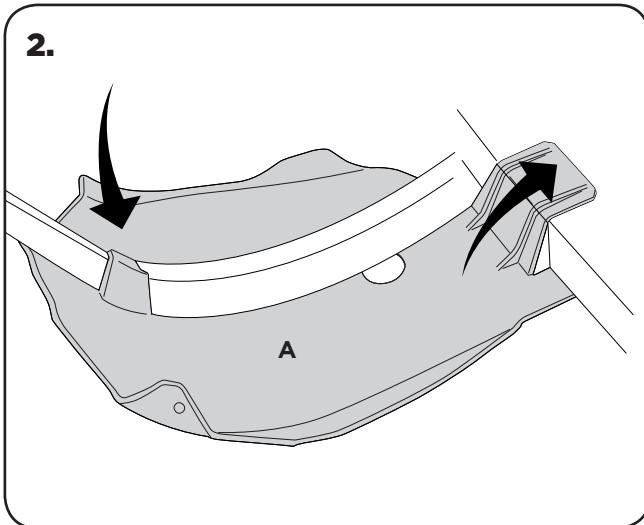

## WARNING!

Use at your own risk. Check the security of your device before you ride. Be sure that you follow the instructions installing the Acerbis products. Do not ride if there is missing or damaged hardware. If this is the case, take the item immediately back to your dealer. Make sure the throttle and other controls are free every time you ride. Lack of attention to instruction and warning could lead to interference with the controls, loss of control, and an accidents. Acerbis recommends that installation must be done by a licensed mechanic and that only Acerbis original parts are used during fitting. Acerbis makes no guarantees or representations, express or implied, regarding the fitness of its products for any particular purpose. Acerbis makes no guarantees or representations, express or implied, regarding the extent to which its product protect individuals or property from injury or death or damage.