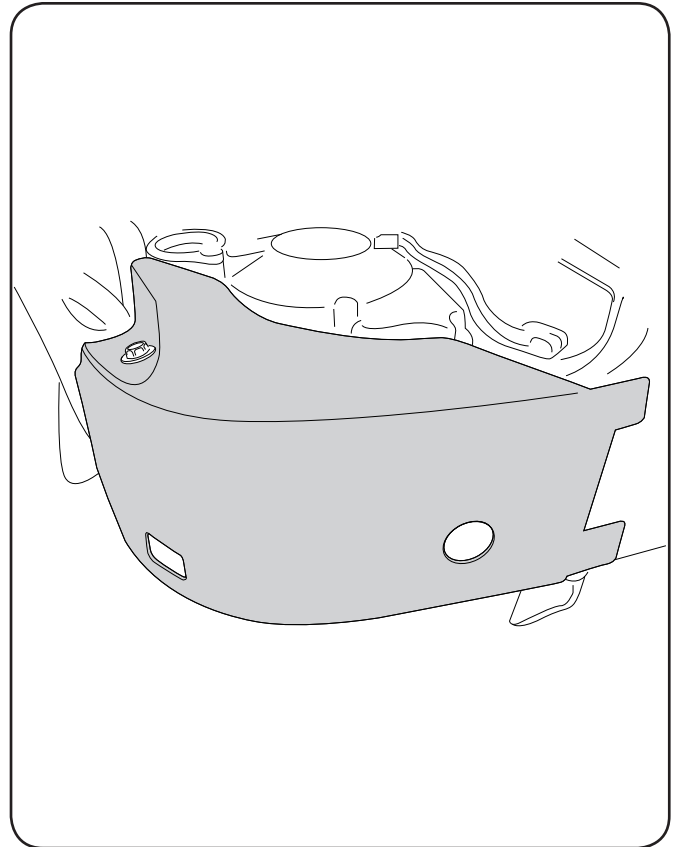

## WARNING!

Use at your own risk. Check the security of your device before you ride. Be sure that you follow the instructions installing the Acerbis products. Do not ride if there is missing or damaged hardware. If this is the case, take the item immediately back to your dealer. Make sure the throttle and other controls are free every time you ride. Lack of attention to instruction and warning could lead to interference with the controls, loss of control, and an accidents. Acerbis recommends that installation must be done by a licensed mechanic and that only Acerbis original parts are used during fitting. Acerbis makes no guarantees or representations, express or implied, regarding the fitness of its products for any particular purpose. Acerbis makes no guarantees or representations, express or implied, regarding the extent to which its product protect individuals or property from injury or death or damage.